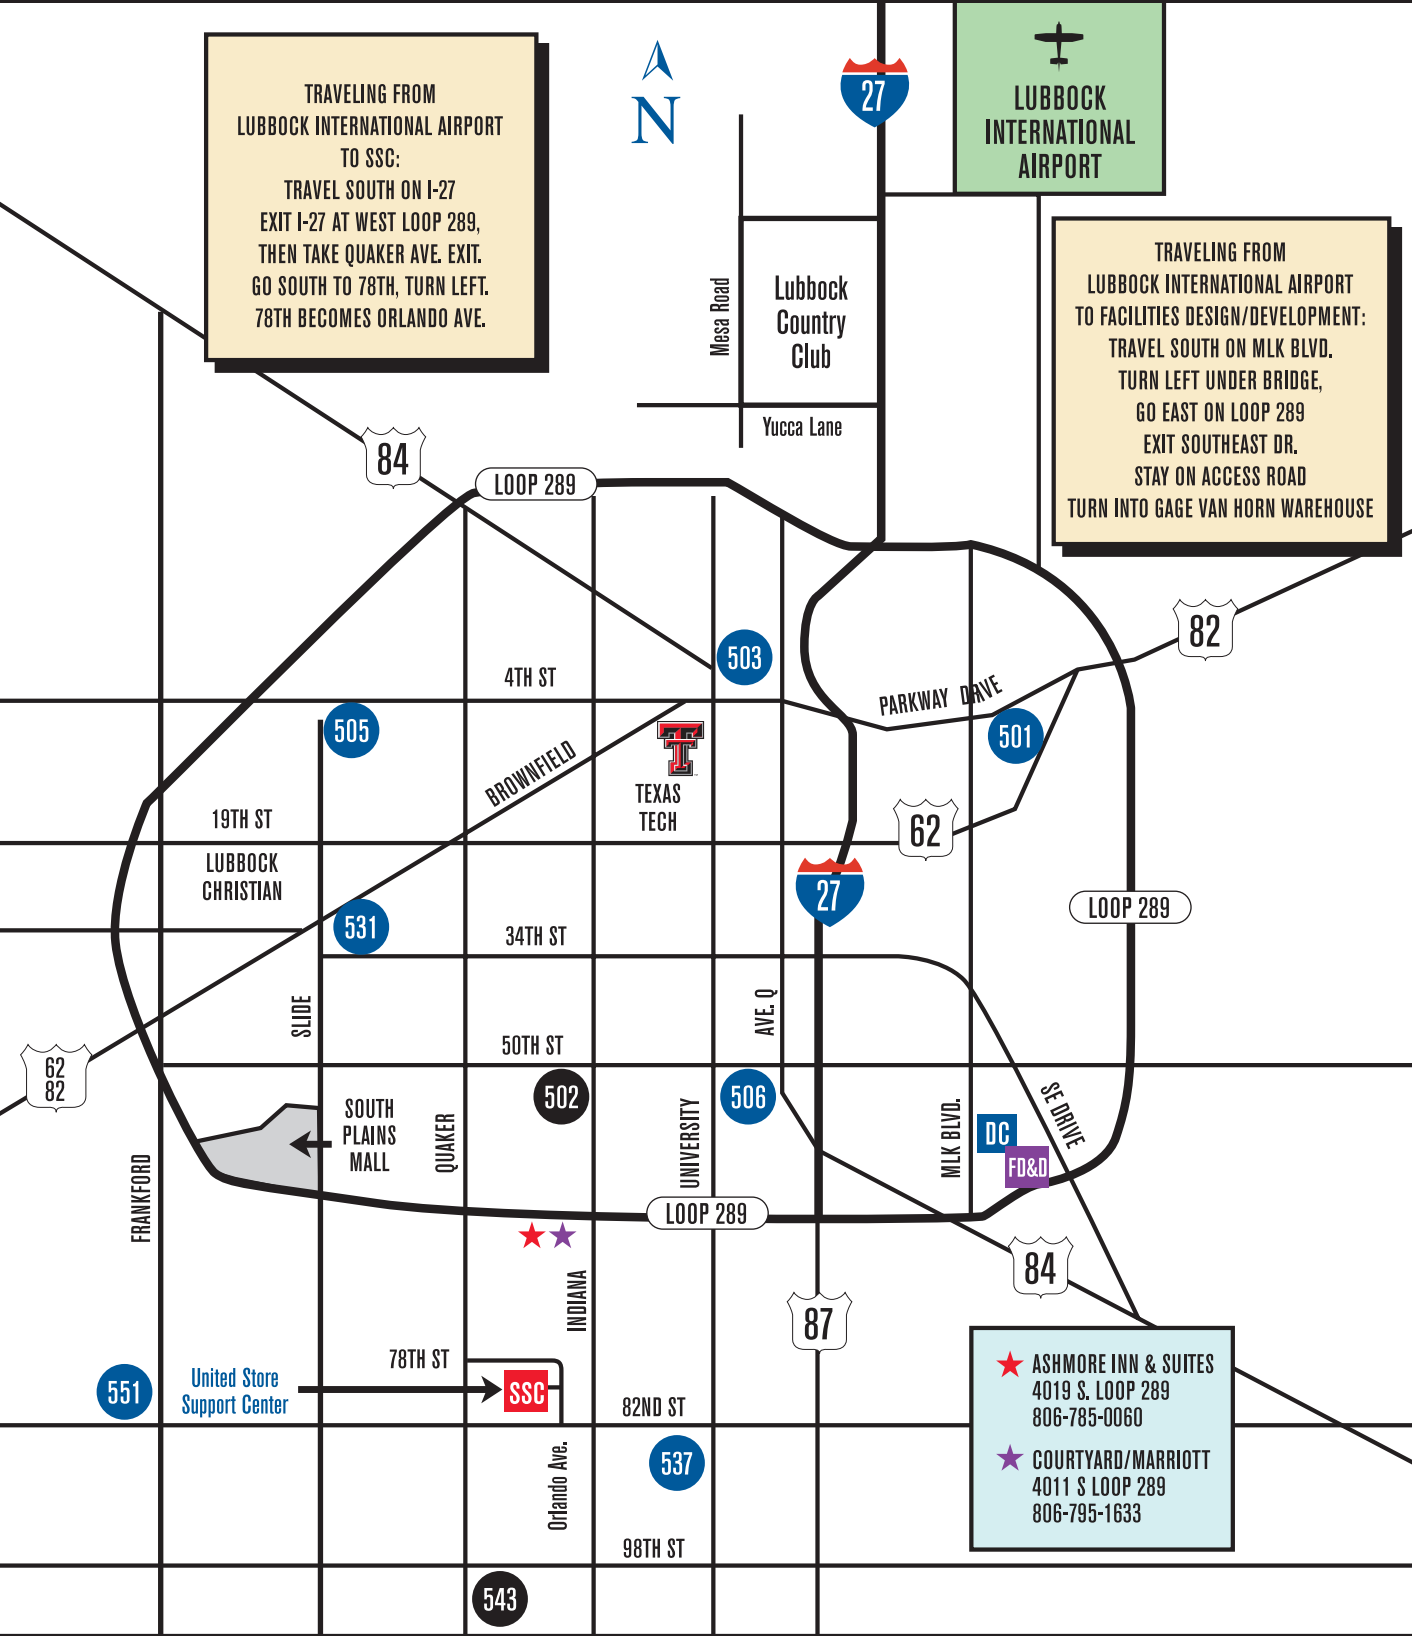

LUBBOCK

LUBBOCK INTERNATIONAL AIRPORT

TRAVELING FROM LUBBOCK INTERNATIONAL AIRPORT TO SSC:
TRAVEL SOUTH ON I-27
EXIT I-27 AT WEST LOOP 289,
THEN TAKE QUAKER AVE. EXIT.
GO SOUTH TO 78TH, TURN LEFT.
78TH BECOMES ORLANDO AVE.

TRAVELING FROM LUBBOCK INTERNATIONAL AIRPORT TO FACILITIES DESIGN/DEVELOPMENT:
TRAVEL SOUTH ON MLK BLVD.
TURN LEFT UNDER BRIDGE,
GO EAST ON LOOP 289
EXIT SOUTHEAST DR.
STAY ON ACCESS ROAD
TURN INTO GAGE VAN HORN WAREHOUSE

★ **ASHMORE INN & SUITES**
4019 S. LOOP 289
806-785-0060

☆ **COURTYARD/MARRIOTT**
4011 S LOOP 289
806-795-1633

- 501** 2630 PARKWAY DRIVE
765-8013
- 503** 112 N UNIVERSITY
762-5656
- 506** 1701 50TH STREET
744-2879
- 537** 2703 82ND STREET
745-4443
- 551** 8010 FRANKFORD AVE
783-0206
- 502** MARKET STREET
3405 50TH STREET
795-8341
- 505** 401 SLIDE ROAD
796-0330
- 531** 5001 BROWNFIELD HWY
792-4564
- 543** 4205 98TH STREET
798-6100